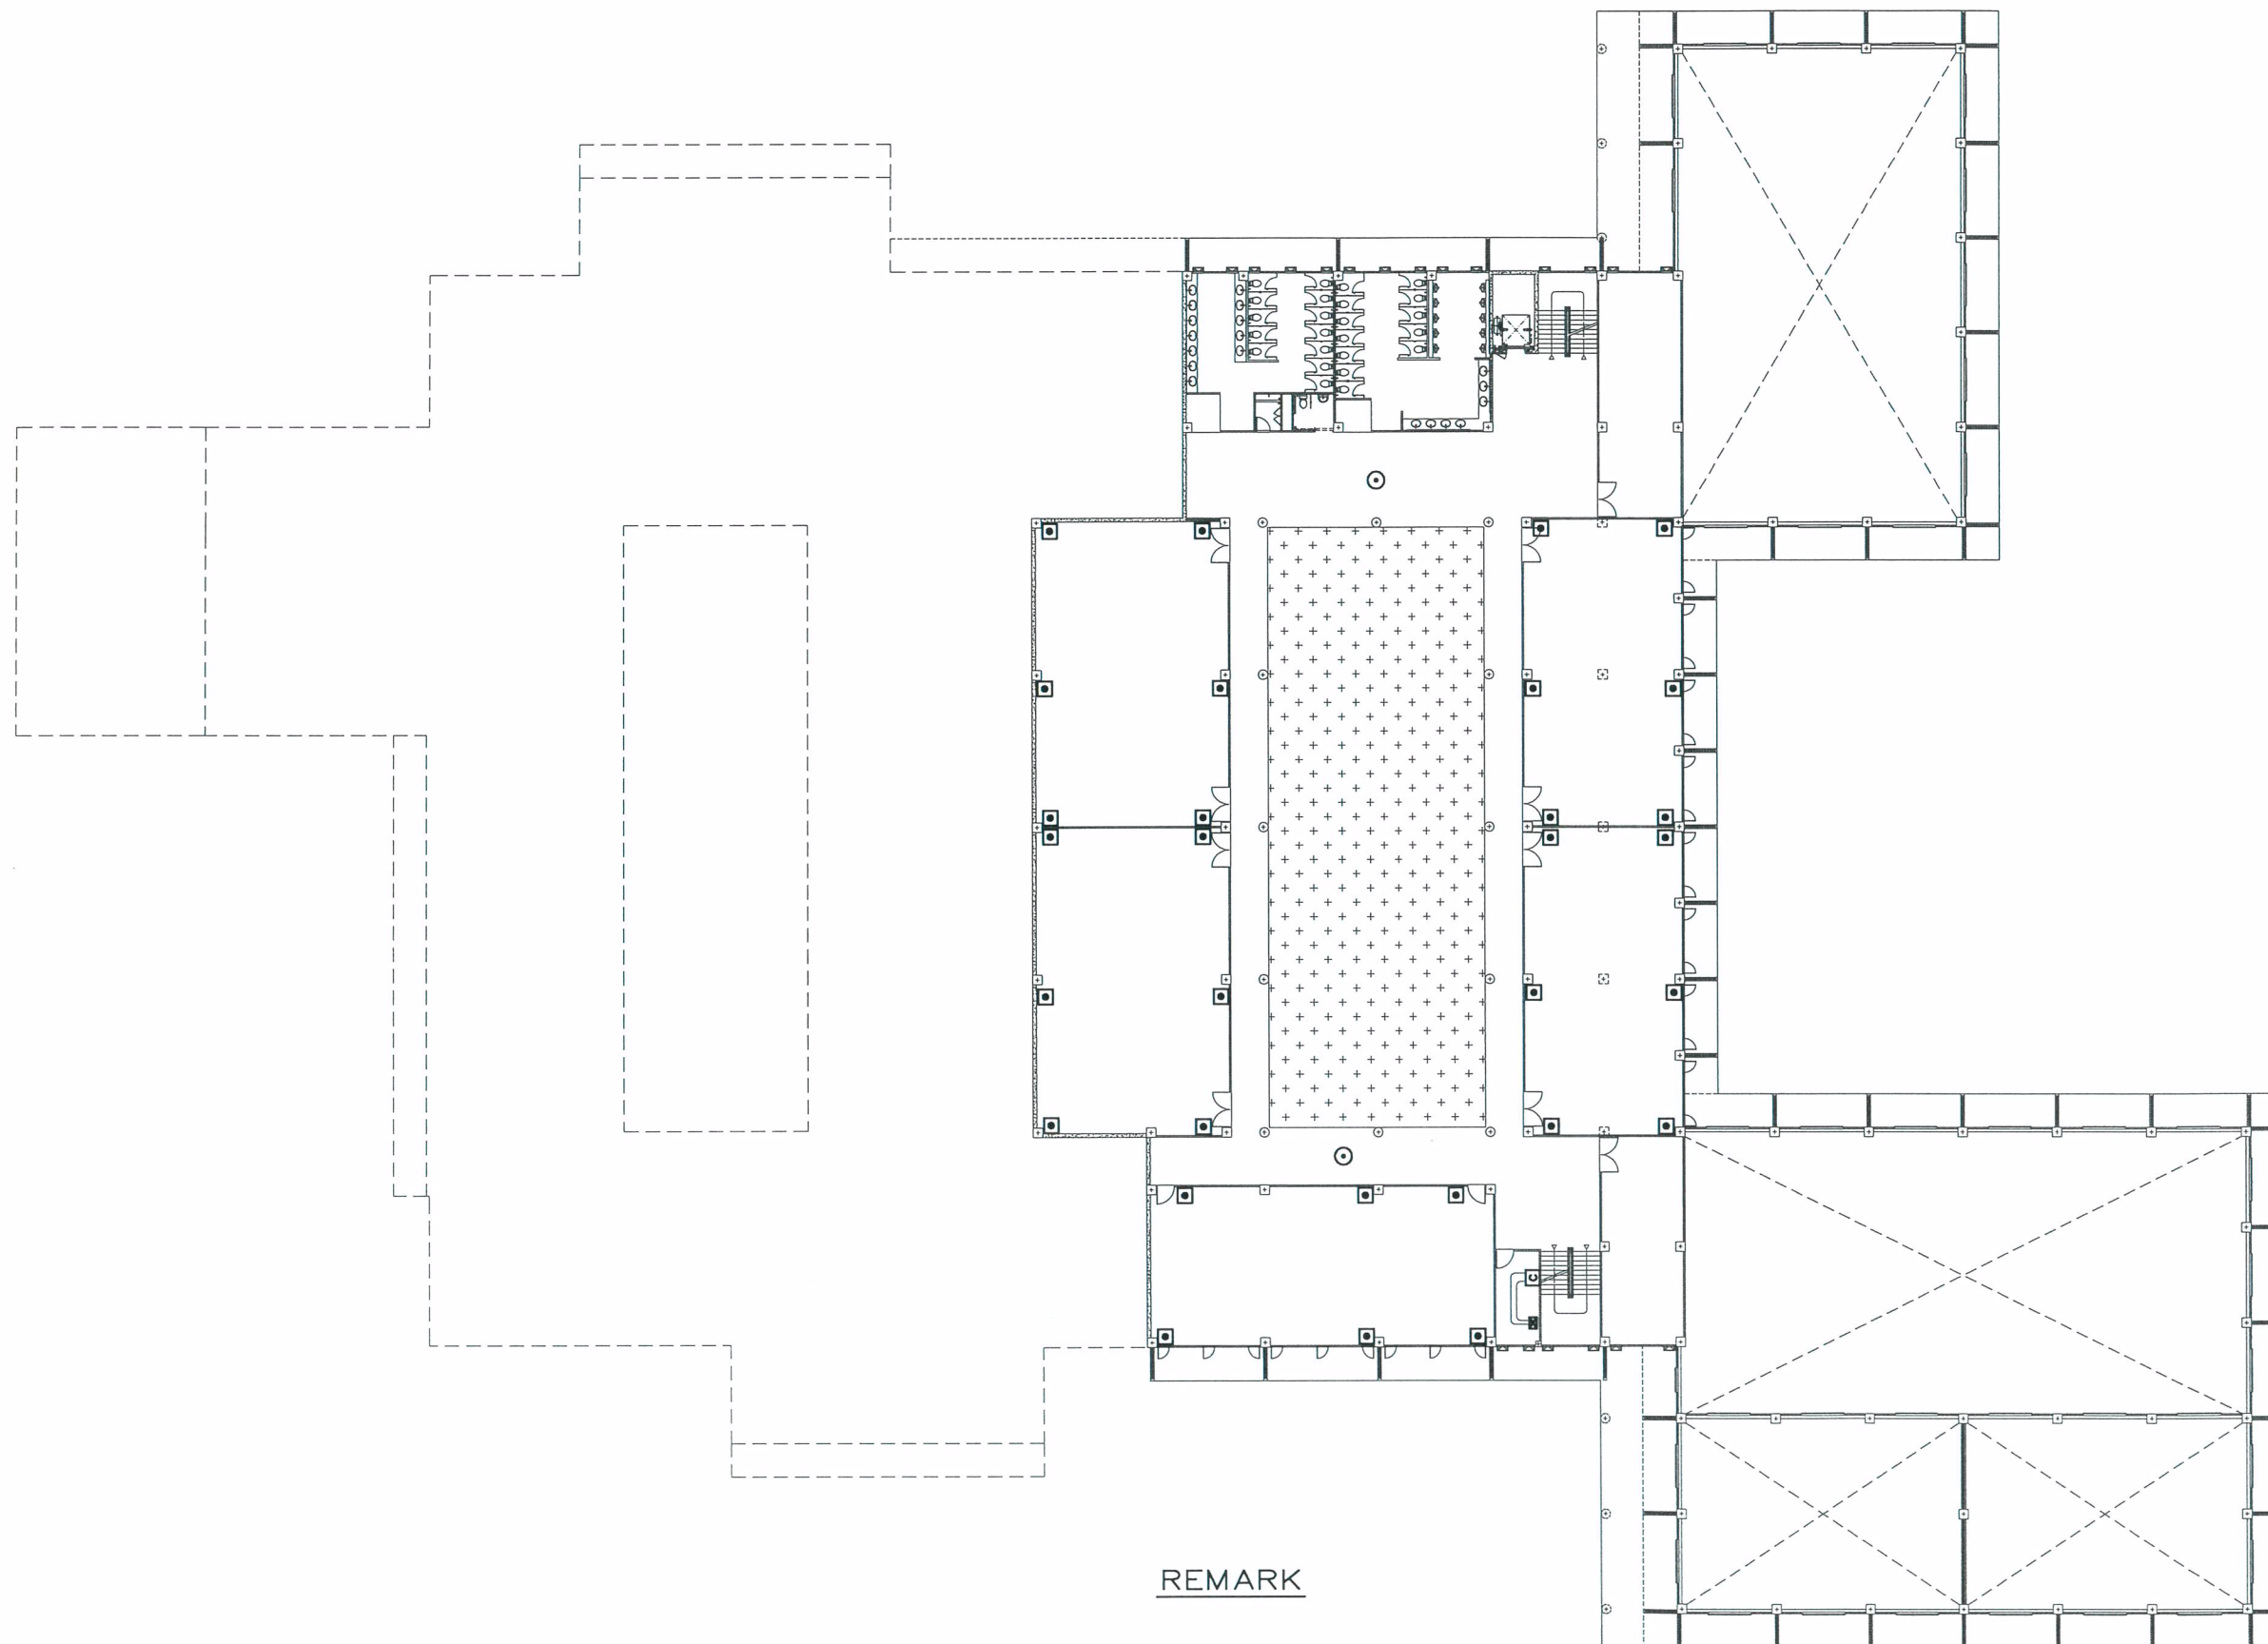

COMPUTER SYSTEM FL.1

REMARK

▣ INLET COMPUTER

⊙ ACCESS POINT

COMPUTER SYSTEM FL.2

REMARK

- ▣ INLET COMPUTER
- ACCESS POINT

COMPUTER SYSTEM FL.3

REMARK

▲ WALL SPEAKER 30 W.

Ⓛ WALL SPEAKER 6 W.

Ⓜ POWER AMPLIFIER 60 W.

SOUND SYSTEM FL.1

มาตรฐาน

1:150

REMARK