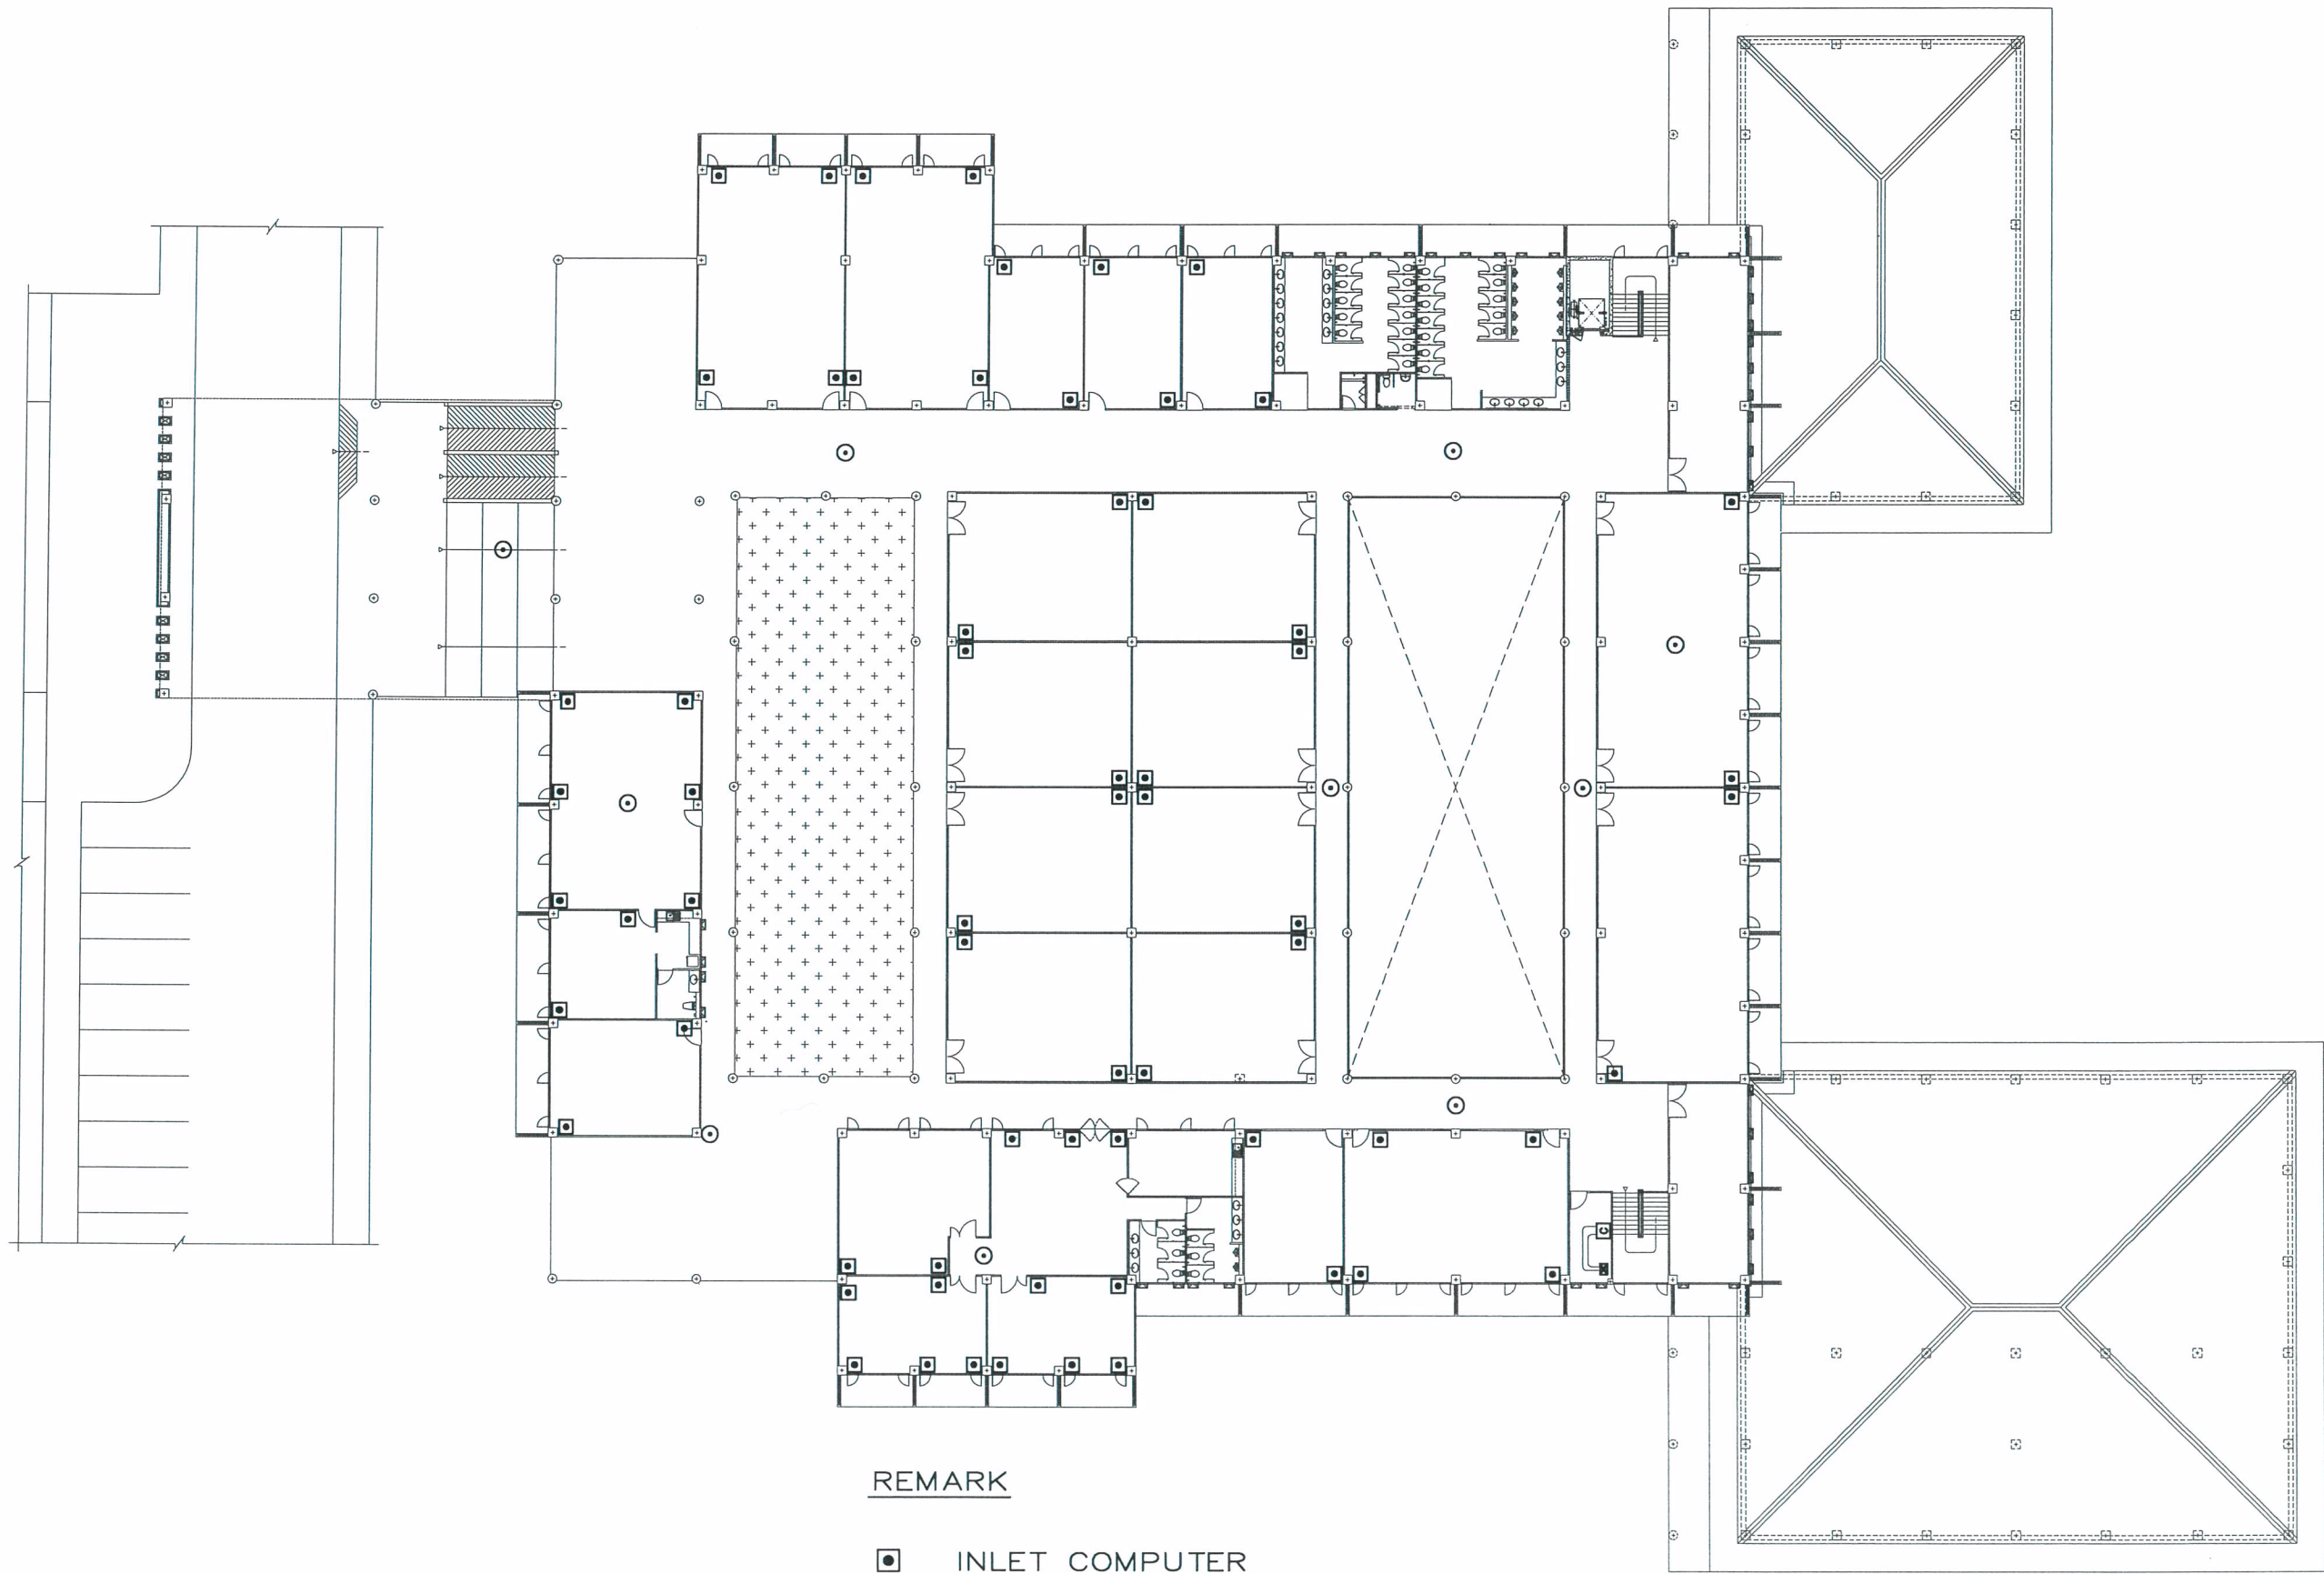

COMPUTER SYSTEM FL.1

REMARK

▣ INLET COMPUTER

⊙ ACCESS POINT

COMPUTER SYSTEM FL.2

REMARK

- ▣ INLET COMPUTER
- ACCESS POINT

COMPUTER SYSTEM FL.3

REMARK

▲ WALL SPEAKER 30 W.

Ⓛ WALL SPEAKER 6 W.

Ⓜ POWER AMPLIFIER 60 W.

SOUND SYSTEM FL.1

มาตรฐาน

1:150

REMARK