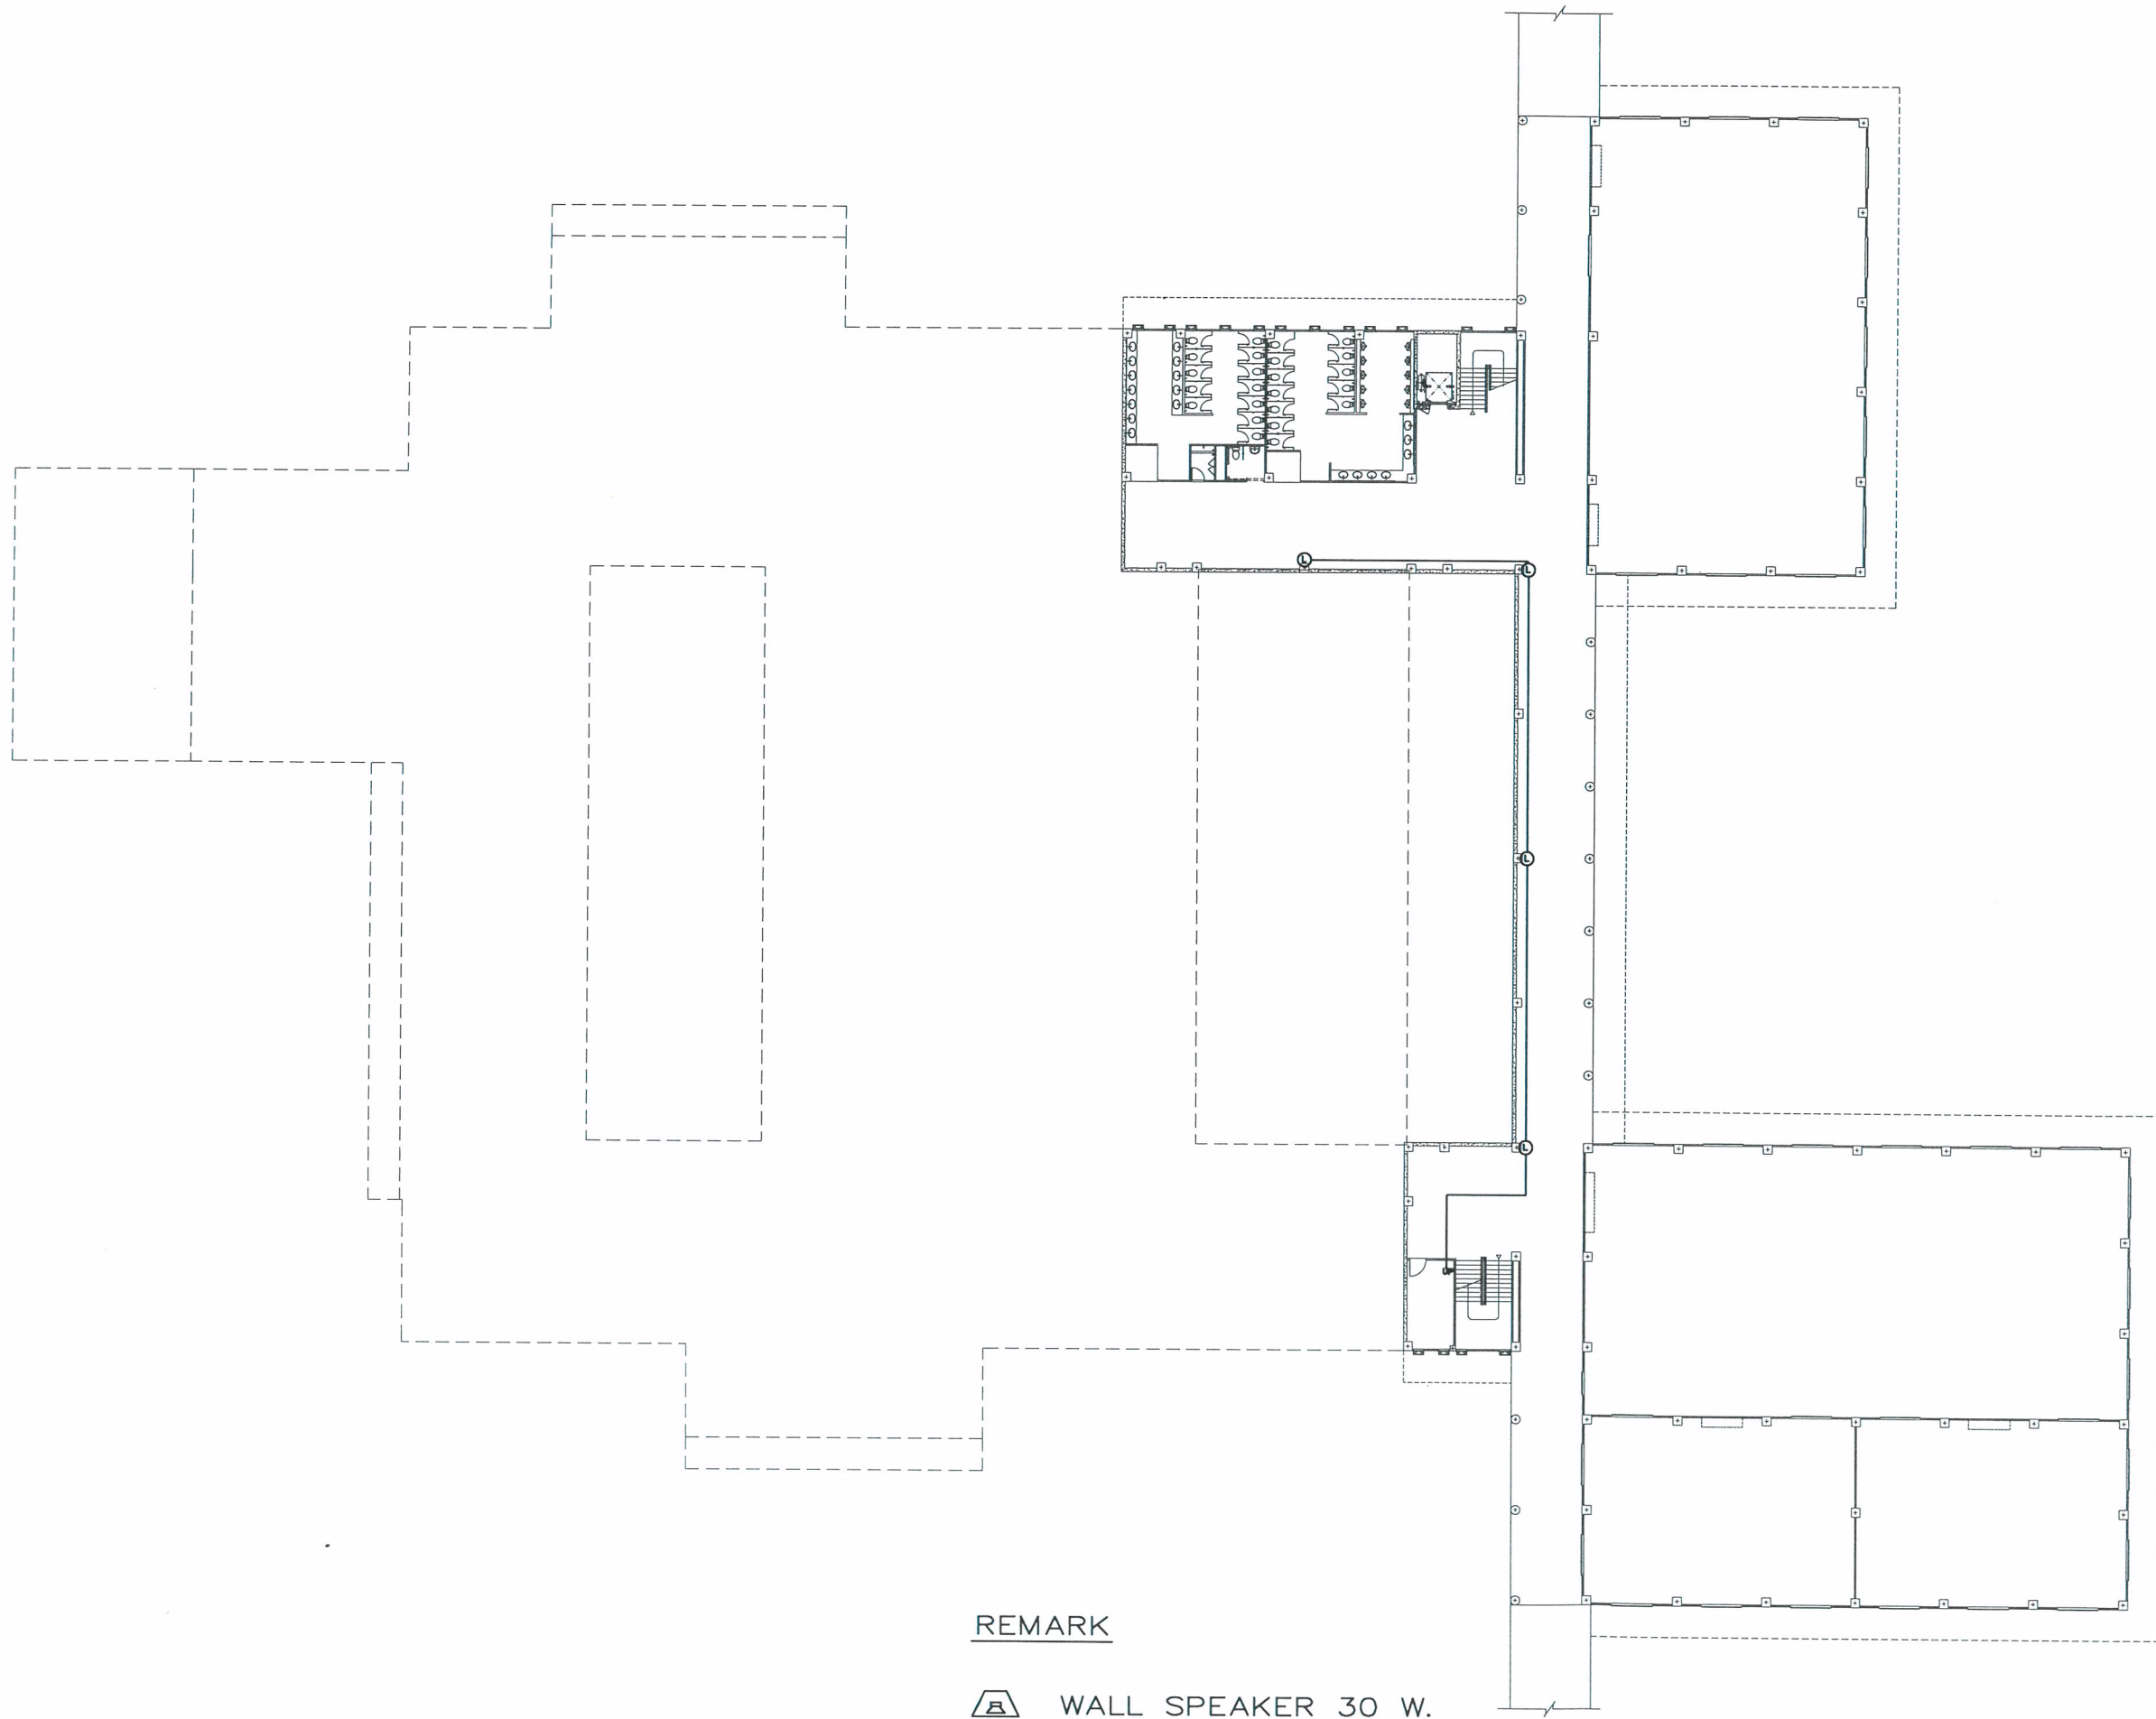

COMPUTER SYSTEM FL.1

REMARK

▣ INLET COMPUTER

⊙ ACCESS POINT

COMPUTER SYSTEM FL.2

REMARK

- ▣ INLET COMPUTER
- ACCESS POINT

COMPUTER SYSTEM FL.3

REMARK

▲ WALL SPEAKER 30 W.

Ⓛ WALL SPEAKER 6 W.

Ⓜ POWER AMPLIFIER 60 W.

SOUND SYSTEM FL.1

มาตรฐาน

1:150

REMARK